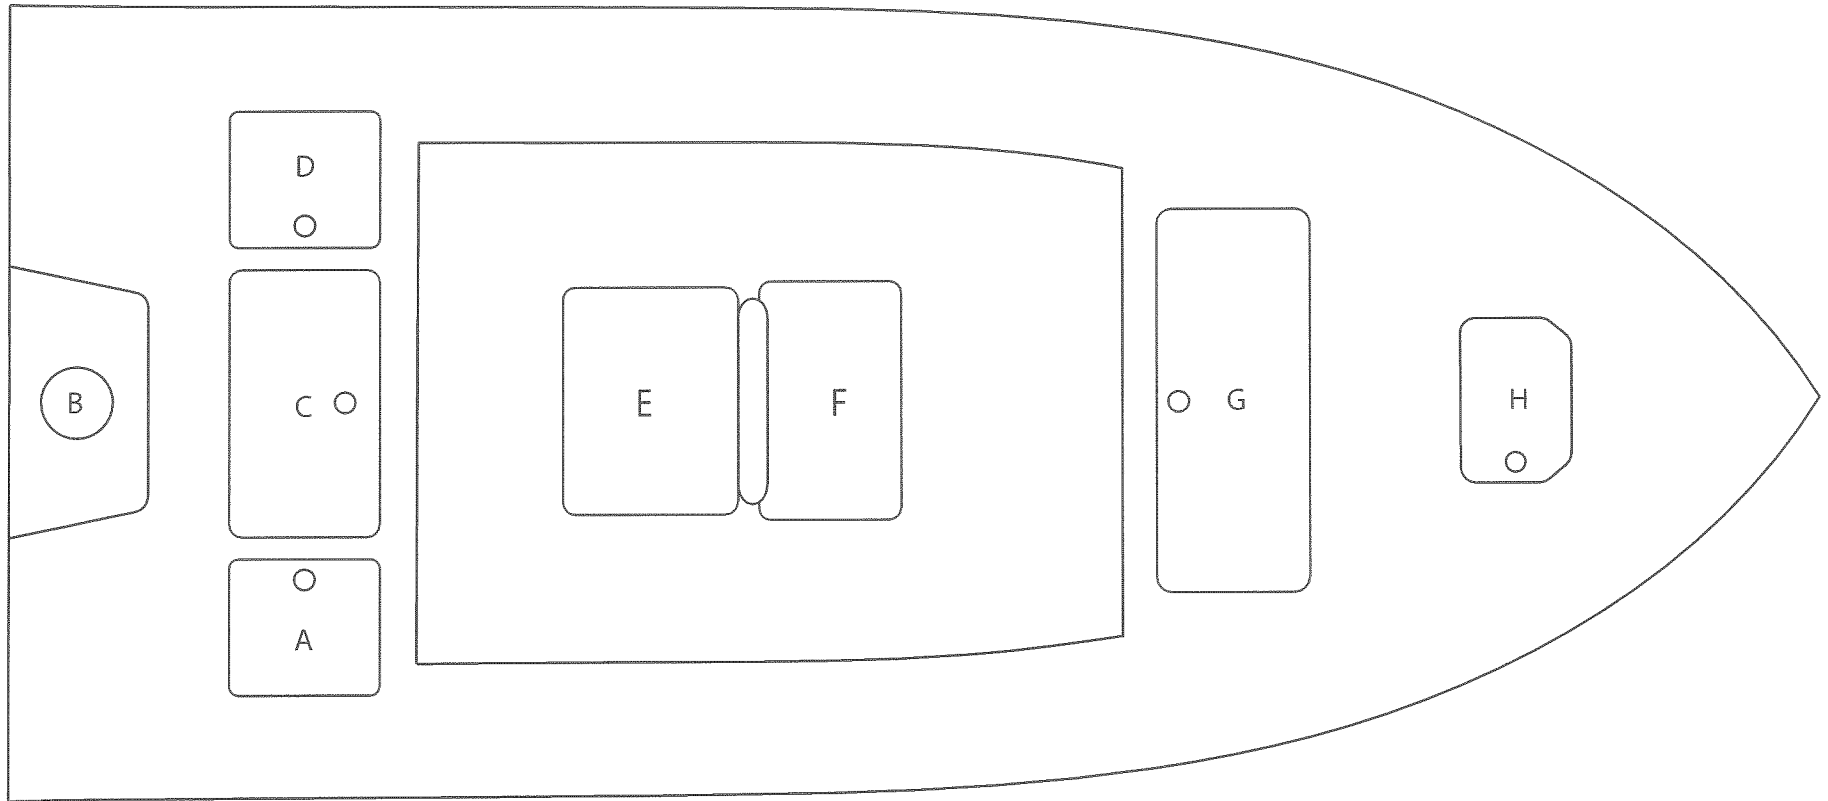

GulfShore 17: Center console without leaning post

- A. Storage/ Bilge Access
- B. Bilge Access
- C. Release Well
- D. Storage/ Bilge Access

- E. Console
- F. Removable Cooler/ Seat with Backrest
- G. Storage
- H. Anchor Locker

GulfShore 17: Rear elevated helm

- A. Storage/ Bilge Access
- B. Bilge Access
- C. Release Well
- D. Storage/ Bilge Access

- E. Rigging Compartment
- F. Removable Cooler/ Seat with Backrest
- G. Storage
- H. Anchor Locker

GulfShore 17: Center elevated helm

- A. Storage/ Bilge Access
- B. Bilge Access
- C. Release Well
- D. Storage/ Bilge Access

- E. Removable Cooler
- F. Rigging Compartment
- G. Storage
- H. Anchor Locker