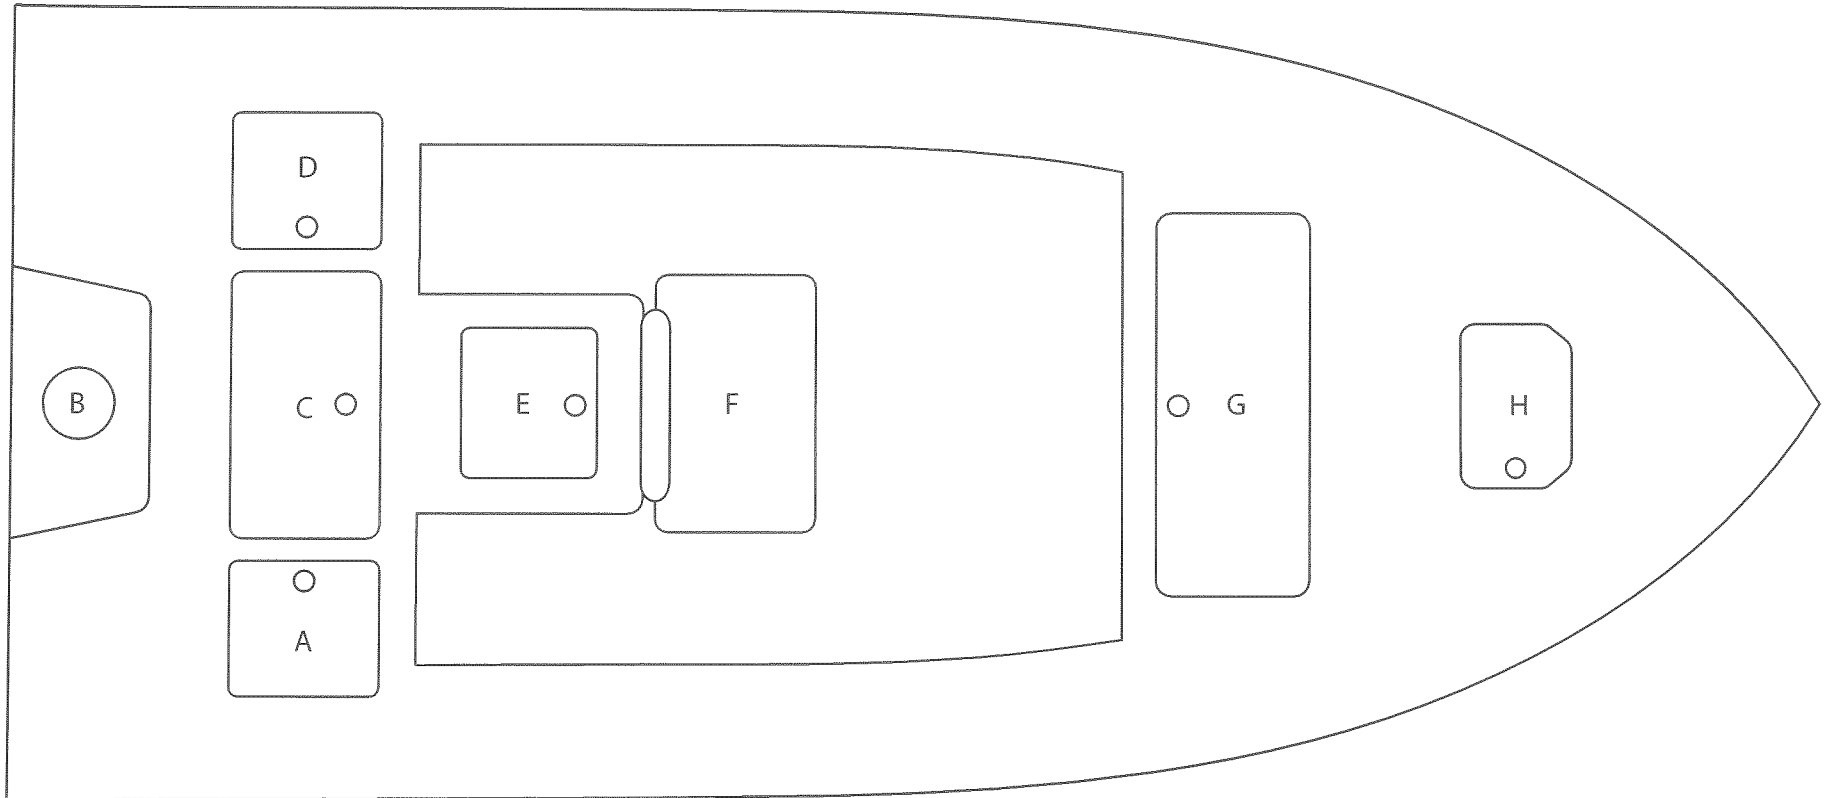

GulfShore 17: Center console without leaning post

- A. Storage/ Bilge Access
- B. Bilge Access
- C. Release Well
- D. Storage/ Bilge Access

- E. Console
- F. Removable Cooler/ Seat with Backrest
- G. Storage
- H. Anchor Locker

GulfShore 17: Rear elevated helm

- A. Storage/ Bilge Access
- B. Bilge Access
- C. Release Well
- D. Storage/ Bilge Access

- E. Rigging Compartment
- F. Removable Cooler/ Seat with Backrest
- G. Storage
- H. Anchor Locker

GulfShore 17: Center elevated helm

- A. Storage/ Bilge Access
- B. Bilge Access
- C. Release Well
- D. Storage/ Bilge Access

- E. Removable Cooler
- F. Rigging Compartment
- G. Storage
- H. Anchor Locker