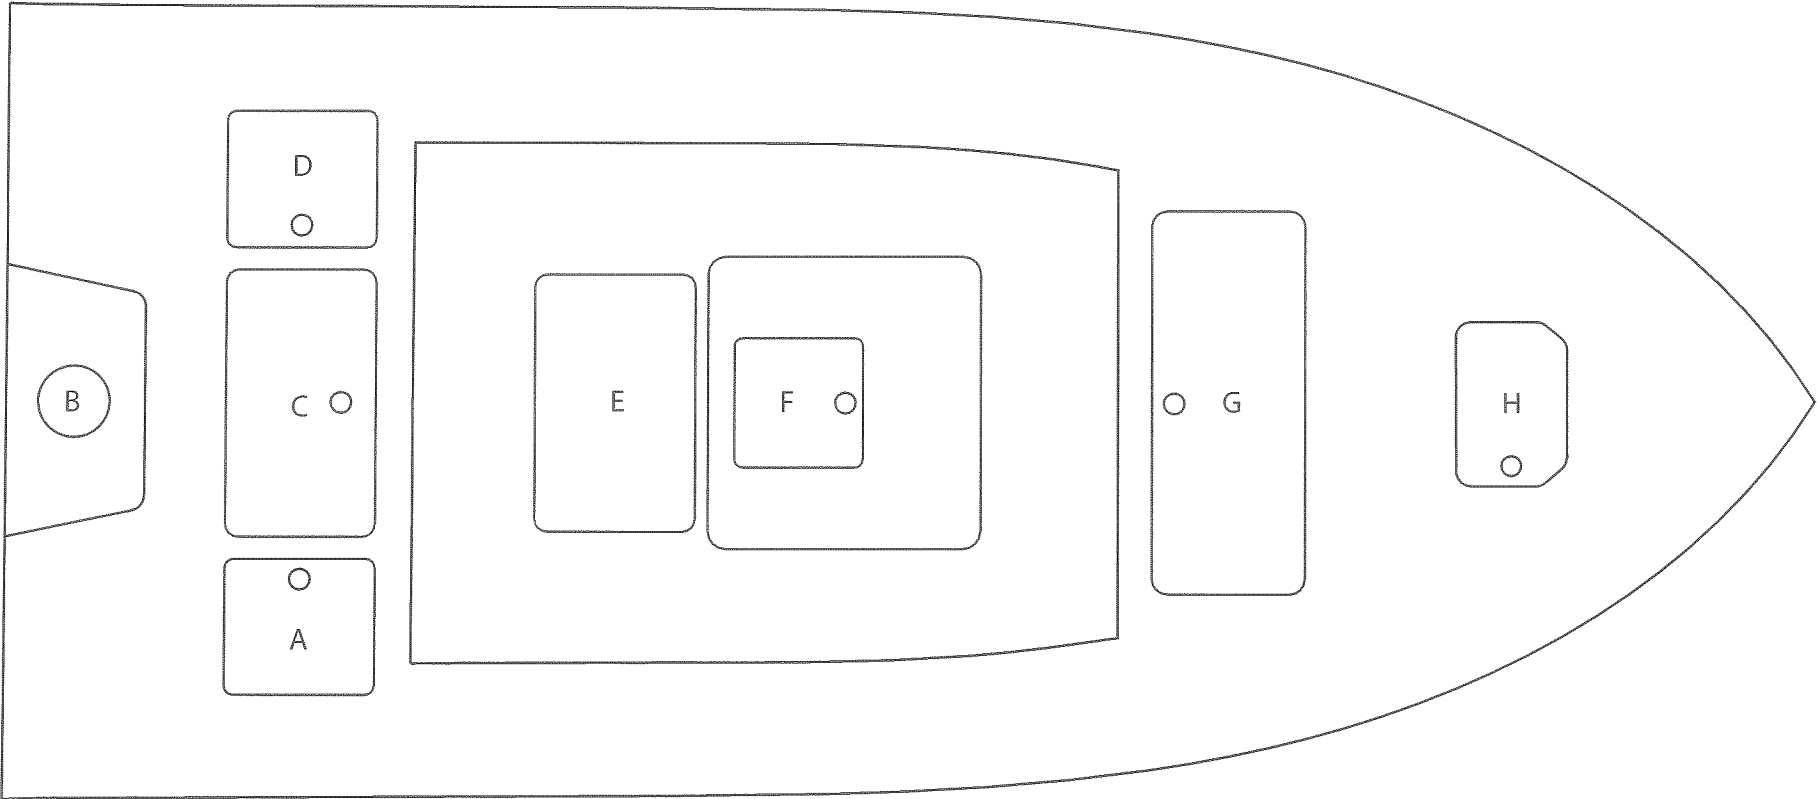

GulfShore 17: Center console without leaning post

- A. Storage/ Bilge Access
- B. Bilge Access
- C. Release Well
- D. Storage/ Bilge Access

- E. Console
- F. Removable Cooler/ Seat with Backrest
- G. Storage
- H. Anchor Locker

GulfShore 17: Rear elevated helm

- A. Storage/ Bilge Access
- B. Bilge Access
- C. Release Well
- D. Storage/ Bilge Access

- E. Rigging Compartment
- F. Removable Cooler/ Seat with Backrest
- G. Storage
- H. Anchor Locker

GulfShore 17: Center elevated helm

- A. Storage/ Bilge Access
- B. Bilge Access
- C. Release Well
- D. Storage/ Bilge Access

- E. Removable Cooler
- F. Rigging Compartment
- G. Storage
- H. Anchor Locker