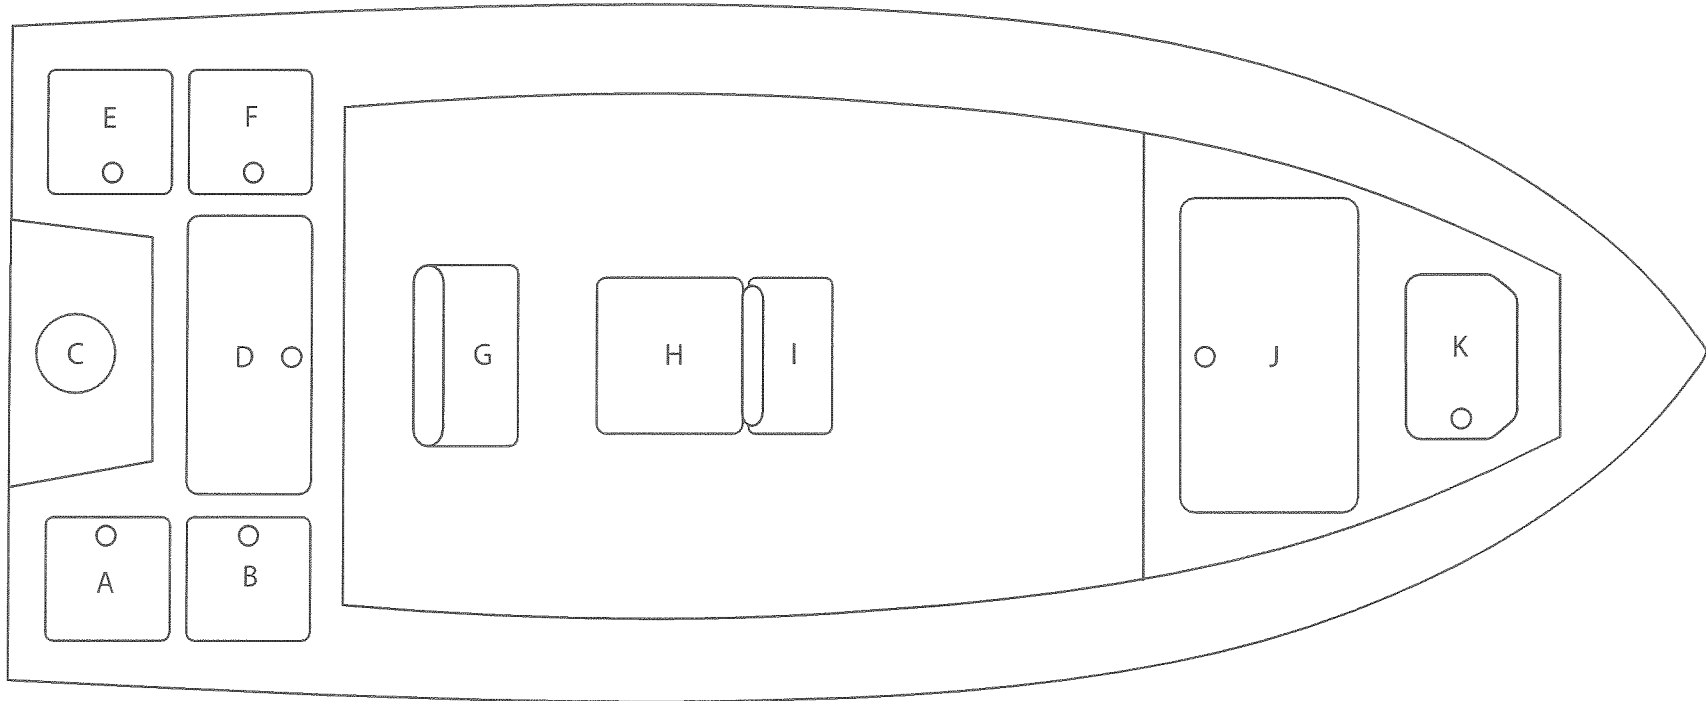

Young 20 Bay: Leaning post moved aft

- A. Bilge Access
- B. Baitwell
- C. Bilge Access
- D. Release Well
- E. Bilge Access
- F. Baitwell

- G. Leaning Post
- H. Console
- I. Cooler/ Seat with Backrest
- J. Dry Storage
- K. Anchor Locker

Young 20 Bay: Standard

- A. Bilge Access
- B. Baitwell
- C. Bilge Access
- D. Release Well
- E. Bilge Access
- F. Baitwell

- G. Leaning Post/ Tackle Station
- H. Console
- I. Cooler/ Seat with Backrest
- J. Dry Storage
- K. Anchor Locker