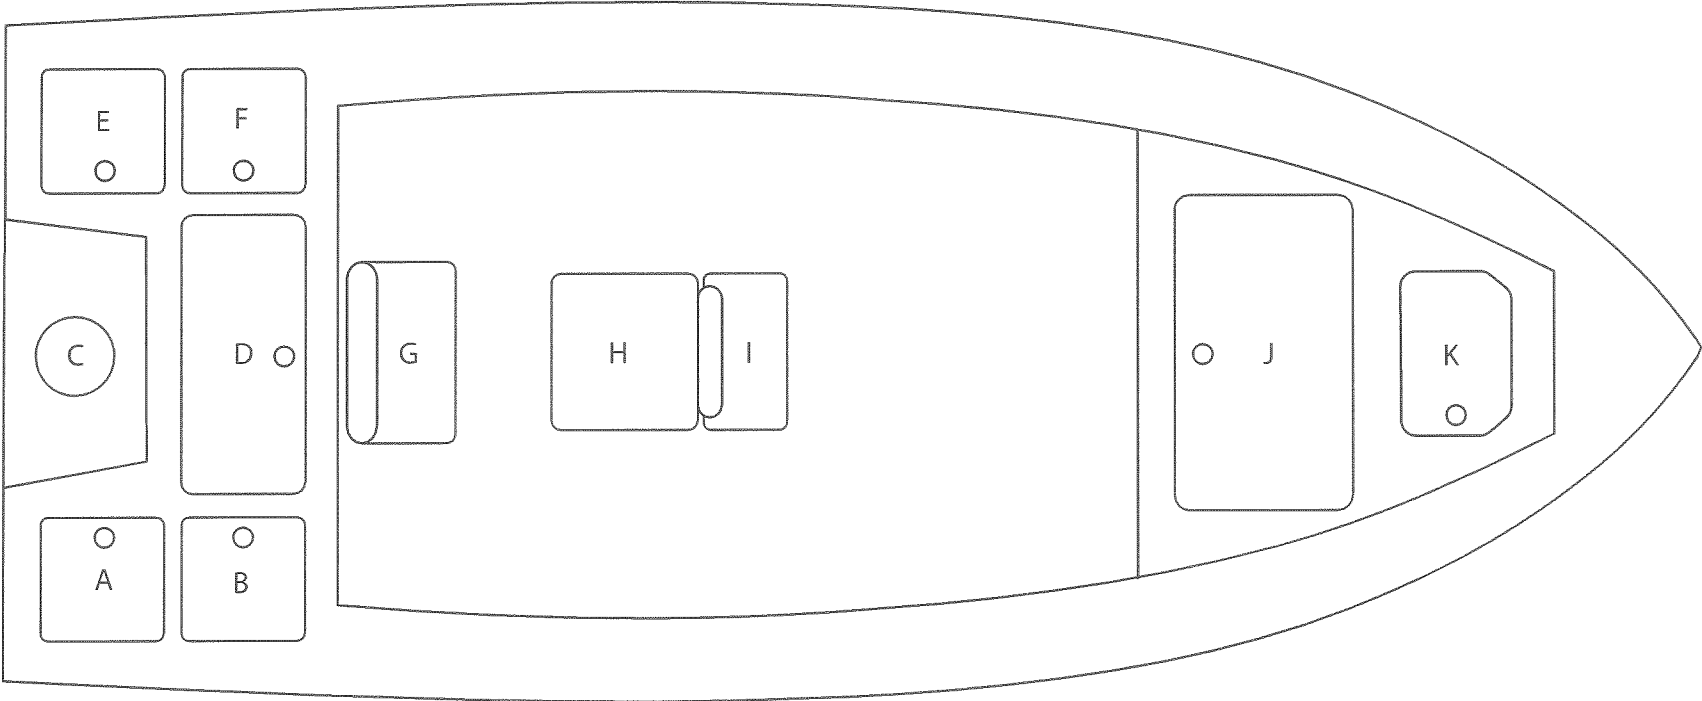

Young 20 Bay: Leaning post moved aft

- A. Bilge Access
- B. Baitwell
- C. Bilge Access
- D. Release Well
- E. Bilge Access
- F. Baitwell

- G. Leaning Post
- H. Console
- I. Cooler/ Seat with Backrest
- J. Dry Storage
- K. Anchor Locker

Young 20 Bay: Standard

- A. Bilge Access
- B. Baitwell
- C. Bilge Access
- D. Release Well
- E. Bilge Access
- F. Baitwell

- G. Leaning Post/ Tackle Station
- H. Console
- I. Cooler/ Seat with Backrest
- J. Dry Storage
- K. Anchor Locker