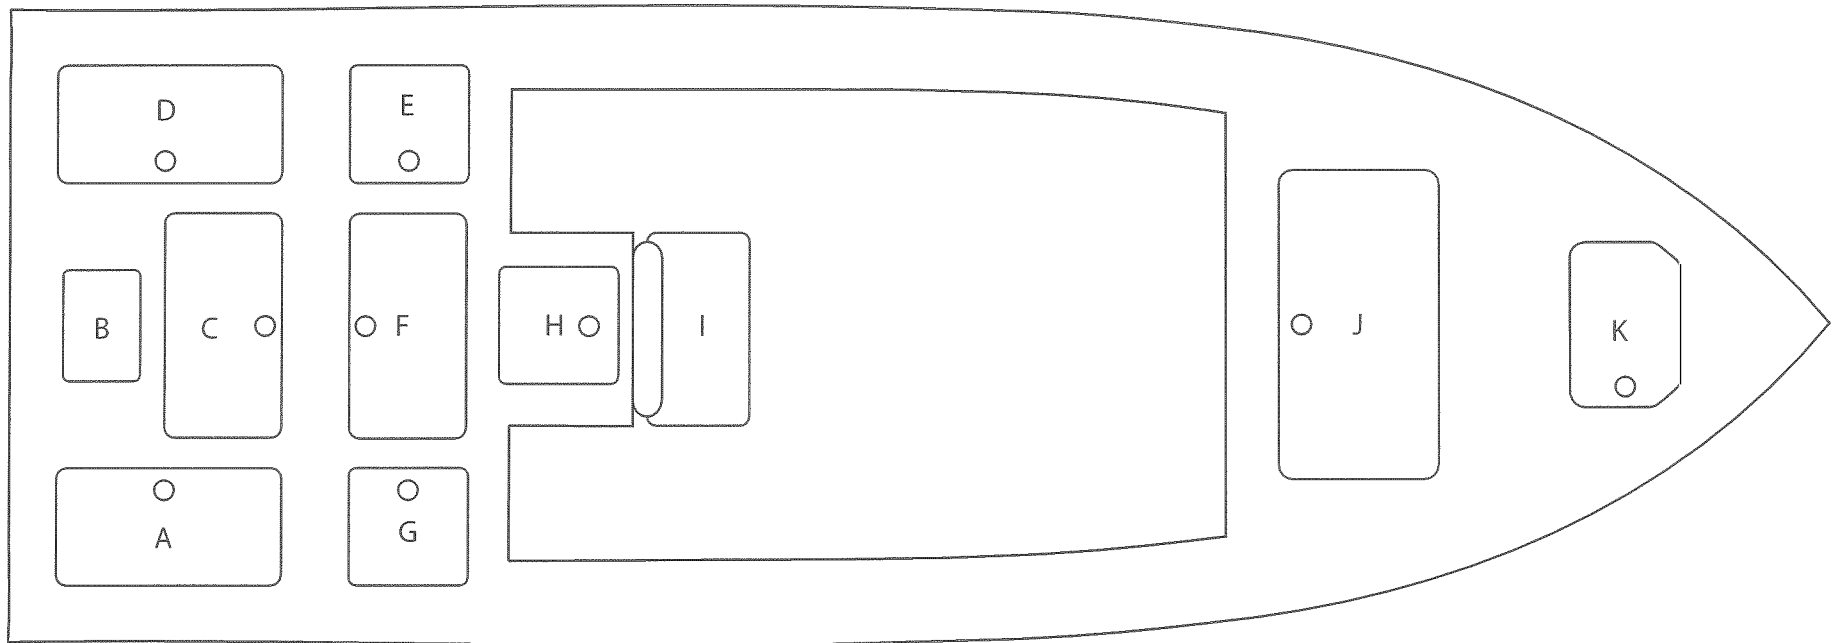

GulfShore 24 Rear Tower

- A. Pull Out Storage/ Access
- B. Bilge Access
- C. Release Well
- D. Pull Out Storage/ Bilge Access
- E. Storage
- F. Storage

- G. Baitwell
- H. Rigging Compartment
- I. Cooler/ Seat with Backrest
- J. Dry Storage
- K. Anchor Locker

GulfShore 24: Center Tower

- A. Pull Out Storage/ Bilge Access
- B. Bilge Access
- C. Release Well
- D. Pull Out Storage/ Bilge Access
- E. Dry Storage

- F. Storage
- G. Rigging Compartment
- H. Cooler/ Seat with Backrest
- I. Dry Storage
- J. Anchor Locker

GulfShore 24 Rear elevated helm {similar to GulfShore 20}

A. Pull Out Storage/ Bilge Access
B. Bilge Access
C. Release Well
D. Insulated Fishbox

E. Rigging Compartment
F. Cooler/ Seat with Backrest
G. Dry Storage
H. Anchor Locker