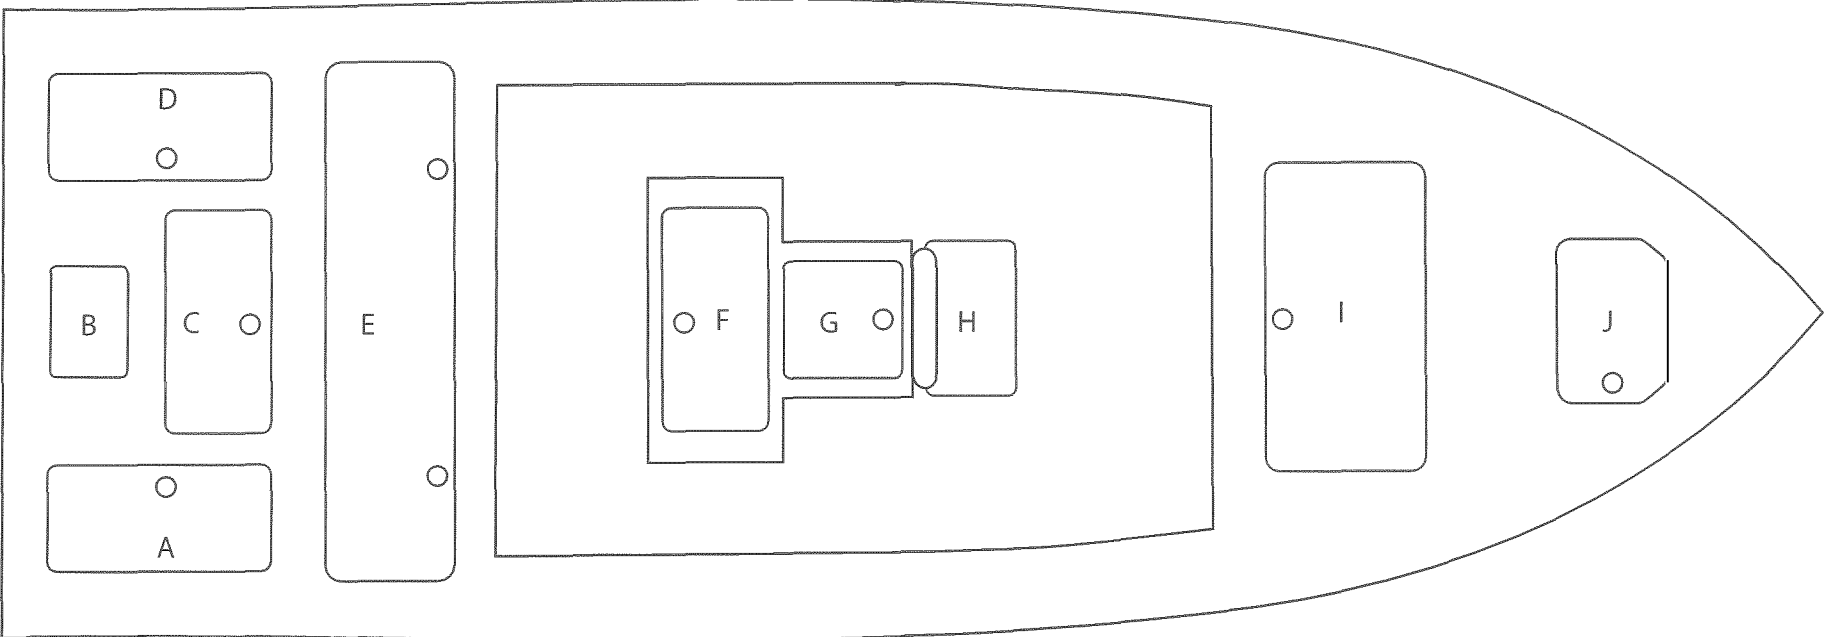

GulfShore 24 Rear Tower

- A. Pull Out Storage/ Access
- B. Bilge Access
- C. Release Well
- D. Pull Out Storage/ Bilge Access
- E. Storage
- F. Storage

- G. Baitwell
- H. Rigging Compartment
- I. Cooler/ Seat with Backrest
- J. Dry Storage
- K. Anchor Locker

GulfShore 24: Center Tower

- A. Pull Out Storage/ Bilge Access
- B. Bilge Access
- C. Release Well
- D. Pull Out Storage/ Bilge Access
- E. Dry Storage

- F. Storage
- G. Rigging Compartment
- H. Cooler/ Seat with Backrest
- I. Dry Storage
- J. Anchor Locker

GulfShore 24 Rear elevated helm {similar to GulfShore 20}

A. Pull Out Storage/ Bilge Access
B. Bilge Access
C. Release Well
D. Insulated Fishbox

E. Rigging Compartment
F. Cooler/ Seat with Backrest
G. Dry Storage
H. Anchor Locker