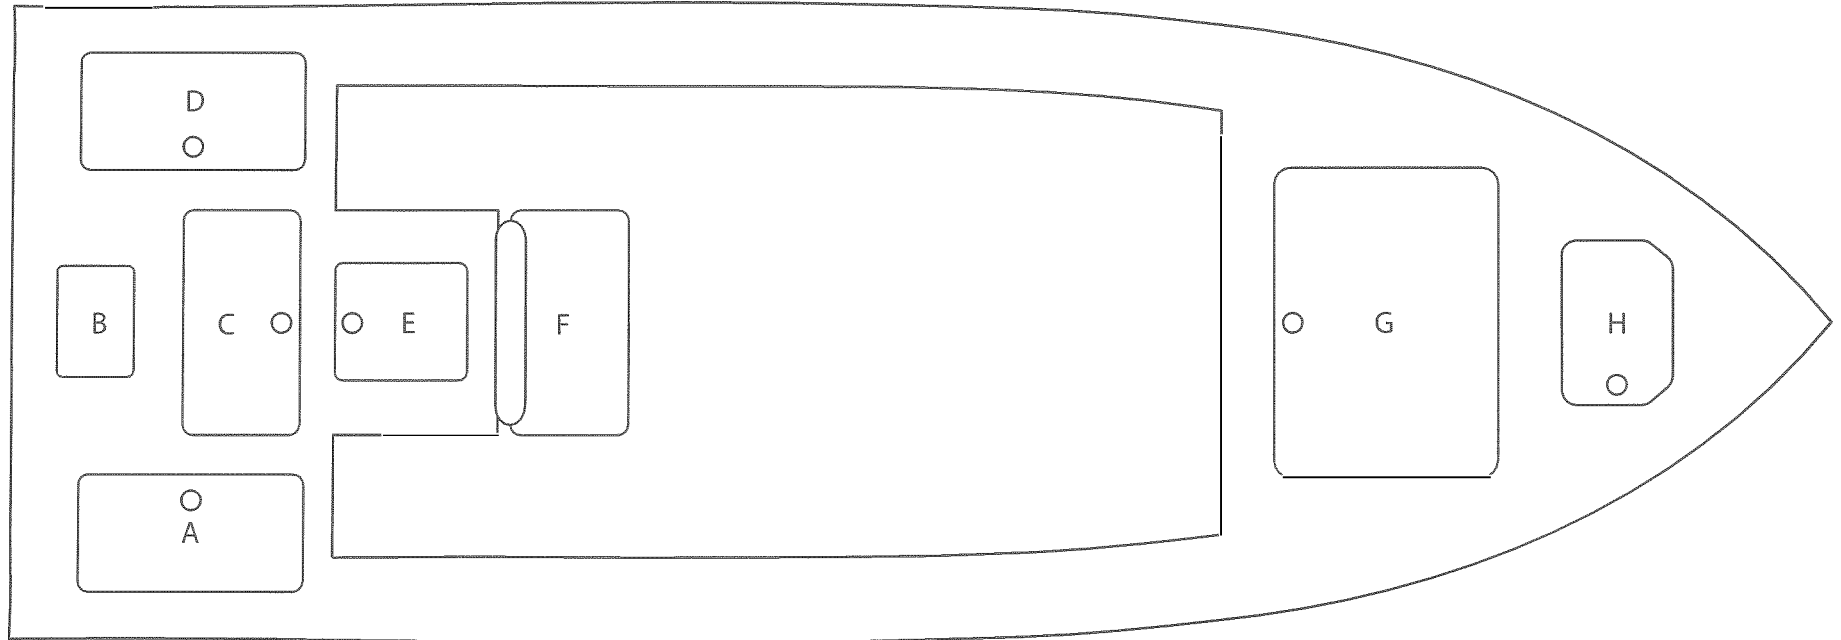

GulfShore 24 Rear Tower

- A. Pull Out Storage/ Access
- B. Bilge Access
- C. Release Well
- D. Pull Out Storage/ Bilge Access
- E. Storage
- F. Storage

- G. Baitwell
- H. Rigging Compartment
- I. Cooler/ Seat with Backrest
- J. Dry Storage
- K. Anchor Locker

GulfShore 24: Center Tower

- A. Pull Out Storage/ Bilge Access
- B. Bilge Access
- C. Release Well
- D. Pull Out Storage/ Bilge Access
- E. Dry Storage

- F. Storage
- G. Rigging Compartment
- H. Cooler/ Seat with Backrest
- I. Dry Storage
- J. Anchor Locker

GulfShore 24 Rear elevated helm {similar to GulfShore 20}

A. Pull Out Storage/ Bilge Access
B. Bilge Access
C. Release Well
D. Insulated Fishbox

E. Rigging Compartment
F. Cooler/ Seat with Backrest
G. Dry Storage
H. Anchor Locker